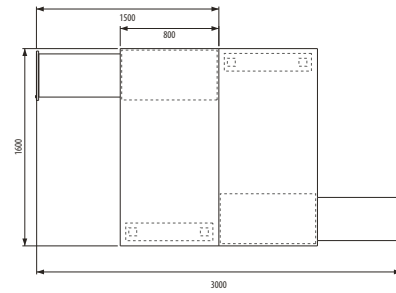

double combination of personal storage (mz/s2). working in pairs with your colleagues.

lateral storage
reff : MZ/S4
dimension : 950W x 400D x 685H (mm)

lateral pedestal to store your work files or even personal belongings.

pedestool
reff : MZ/S5
dimension : 950W x 400D x 450H (mm)

combining mobile pedestal with temporary office stool. worked as files storage system and temporary seating.

vertical drawer cabinet
reff : MZ/S6
dimension : 400W x 800/1500D x 1240H (mm)

Office Furniture Filing System Solutions

www.datascrip.com
www.aboutoffice.co.id

Teamwork Configuration

Set mezzo teamwork
 ref: MZ-001
 dimension : 1600W x 3000W x 730H (mm)

Two basic work desk configuration combined with open rack on top table, maximizing collaborative work and communication between colleagues.

Twin Desk Configuration

Set mezzo twindesk
 ref: MZ-002
 dimension : 1600W x 2400/3000W x 730H (mm)

Two basic work desk configuration combined in an unusual layout to create positive energy flows in the working environment. Exclusive space between colleagues created with opened drawer of the fixed pedestal which can function as return table.