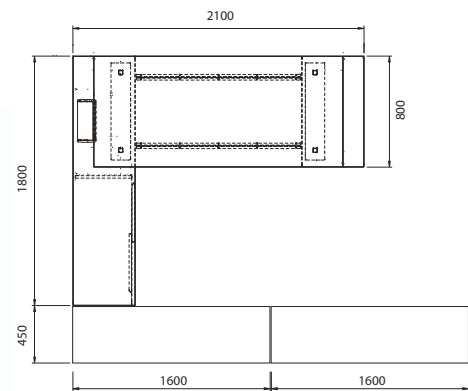

Complete Configuration

Set mezzo executive/main desk-return and back credenza
ref: MZ-F01
dimension : 2100W/3200W x 2250D x 730H (mm)

A complete configuration of executive desking system, with weightless design of main desk and curvy wooden legs. Equipped with side credenza acting as functional return table and also back credenza to store any files for daily works