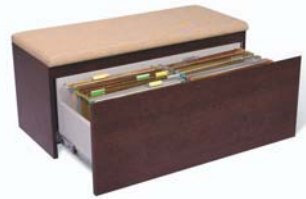

open rack
reff : MZ/S1
dimension : 800W x 400D x 400H (mm)

perfect storage system for your box files. can be placed on top cabinet or top table.

personal storage
reff : MZ/S2
dimension : 472W x 400D x 685H (mm)

double combination of personal storage (mz/s2). working in pairs with your colleagues.

lateral storage
reff : MZ/S4
dimension : 950W x 400D x 685H (mm)

lateral pedestal to store your work files or even personal belongings.

pedestool
reff : MZ/S5
dimension : 950W x 400D x 450H (mm)

combining mobile pedestal with temporary office stool. worked as files storage system and temporary seating.

vertical drawer cabinet
reff : MZ/S6
dimension : 400W x 800/1500D x 1240H (mm)