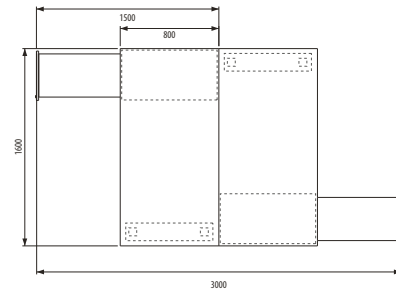

Teamwork Configuration

Set mezzo teamwork
reff : MZ-001
dimension : 1600W x 3000W x 730H (mm)

Two basic work desk configuration combined with open rack on top table, maximizing collaborative work and communication between colleagues.