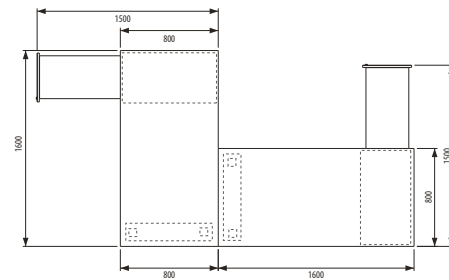

double combination of personal storage (mz/s2). working in pairs with your colleagues.

lateral storage
reff : MZ/S4
dimension : 950W x 400D x 685H (mm)

lateral pedestal to store your work files or even personal belongings.

pedestool
reff : MZ/S5
dimension : 950W x 400D x 450H (mm)

combining mobile pedestal with temporary office stool. worked as files storage system and temporary seating.

vertical drawer cabinet
reff : MZ/S6
dimension : 400W x 800/1500D x 1240H (mm)

Exclusive designed metal modesty panels. Modern lines combined with curvy shape creates nice ambience in the office.

Teamwork Configuration

Set mezzo teamwork
 reff : MZ-001
 dimension : 1600W x 3000W x 730H (mm)

Two basic work desk configuration combined with open rack on top table, maximizing collaborative work and communication between colleagues.

Twin Desk Configuration

Set mezzo twindesk
 reff : MZ-002
 dimension : 1600W x 2400/3000W x 730H (mm)