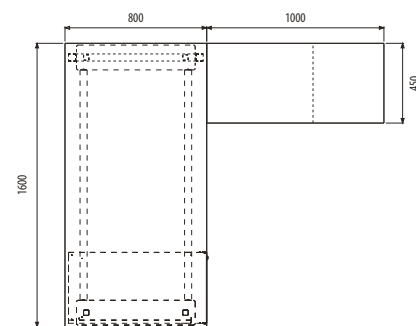

Basic Table Configuration (pedestal)

Set Mezzo Managerial/Main Desk-Return (Pedestals)
ref: MZ-F03
dimension : 1600W x 1600D x 730H (mm)

An option for more simple executive desk with only two pedestal underneath the top table to store any work files.

Managerial Desk

another excellent option for executive desk range. for those whom prefer a more solid model, this one is perfect for you. using a wooden solid top table and open shelves to store more files in your office room.