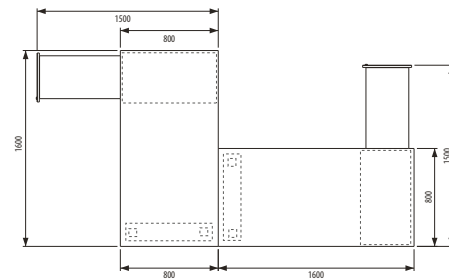

double combination of personal storage (mz/s2). working in pairs with your colleagues.

lateral storage
reff : MZ/S4
dimension : 950W x 400D x 685H (mm)

lateral pedestal to store your work files or even personal belongings.

pedestool
reff : MZ/S5
dimension : 950W x 400D x 450H (mm)

combining mobile pedestal with temporary office stool. worked as files storage system and temporary seating.

vertical drawer cabinet
reff : MZ/S6
dimension : 400W x 800/1500D x 1240H (mm)

Office Furniture Filing System Solutions

www.datascrip.com
www.aboutoffice.co.id

Teamwork Configuration

Set mezzo teamwork
 ref: MZ-001
 dimension : 1600W x 3000W x 730H (mm)

Two basic work desk configuration combined with open rack on top table, maximizing collaborative work and communication between colleagues.

Twin Desk Configuration

Set mezzo twindesk
 ref: MZ-002
 dimension : 1600W x 2400/3000W x 730H (mm)

Two basic work desk configuration combined in an unusual layout to create positive energy flows in the working environment. Exclusive space between colleagues created with opened drawer of the fixed pedestal which can function as return table.