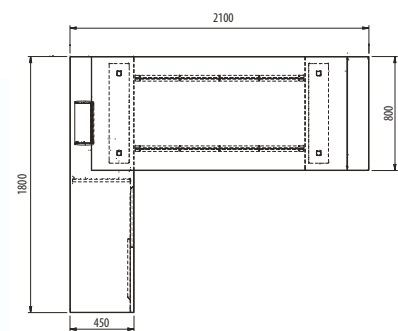

Basic Table Configuration (side credenza)

Set mezzo managerial/main desk-return (side credenza)
ref: MZ-F02
dimension a : 2100W x 1800D x 730H (mm)

Simple working desk with combination of main desk and side credenza acting as functional return table and CPU holder and also extra open shelves for extra storage.