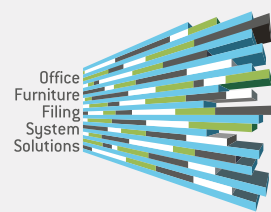

Office Furniture Filing System Solutions

www.datascrip.com
www.aboutoffice.co.id