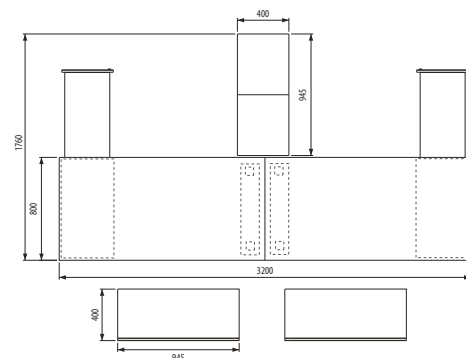

Supervisor Configuration

Set mezzo supervisor
ref: MZ-003
dimension : 3200W x 1750D x 730H (mm)

This configuration combined two basic work desk configuration with double personal storage as divider between work space. Pedestool used as functional visitor chairs and additional storage system.

Mezzo Desking System

a wide range of desking system, with its own characteristic using slim top table to inspire simplicity and functionality. various design and optionals available for this series of desking system to get the perfect working environment as needed.