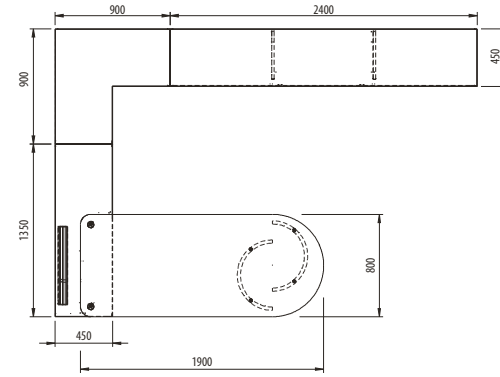

Complete Configuration

Set mezzo executive/main desk-return and back credenza
ref: MZ-E01
dimension: 2100W x 2250D x 730H (mm)

A complete configuration of executive desking system, with weightless design of main desk and curvy wooden legs. equipped with side credenza acting as functional return table and also back credenza to store any files for daily works