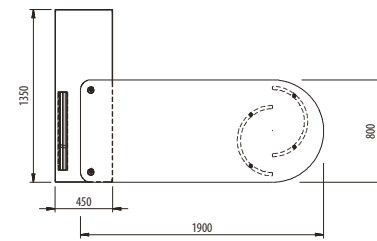

Basic Table Configuration

Set mezzo executive/main desk-return (side credenza)
ref: MZ-E02
dimension: 2100W x 1350W x 730H (mm)

Simple working desk with combination of main desk and side credenza acting as functional return table and cpu holder.