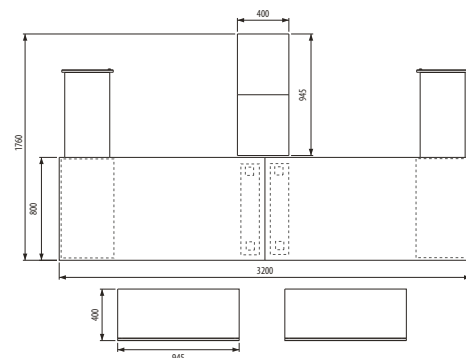

Supervisor Configuration

Set mezzo supervisor
reff : MZ-003
dimension : 3200W x 1750D x 730H (mm)

This configuration combined two basic work desk configuration with double personal storage as divider between work space. Pedestool used as functional visitor chairs and additional storage system.

Mezzo Desking System

a wide range of desking system, with its own characteristic using slim top table to inspire simplicity and functionality. various design and optionals available for this series of desking system to get the perfect working environment as needed.